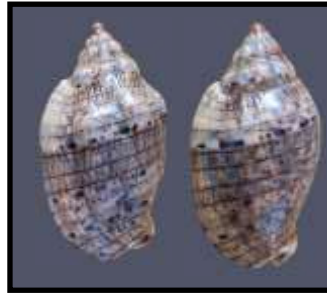

43

**Ramose Murex Juvenile**

*Chicopreus ramosus* (Linnaeus, 1758)  
w/op. 50mm

44

**Phaneus Murex, 2 shells**

*Timbellus phaneus* (Dall, 1889)  
10mm

45

**"Spindle shell"**

*Fusinus benthalis* (Dall, 1889)  
w/op., 16.2mm

46

**Atlantic Geoduck, Paired Valves**  
With display case and interpretive panel

*Panopea bitruncata* (Conrad, 1872)  
158.6mm NC collected

47

**Name Badge**

Everett's Shell Show Badge  
Name badge of the man in charge.

48

**Courtly Volute**

*Cymbiola aulica* (G. B. Sowerby I, 1825)  
108.4mm

49

**Johnson's Volute**

*Calliotectum tibiaeforme johnsoni*  
(Bartsch, 1942)

w/op., 134.7mm

50

**Music Volute, 2 shells**

*Voluta musica* Linnaeus, 1758

52.3 – 65.3mm, lip chipped on one

51

**Hill's Music Volute**

*Voluta hilli* (Petuch, 1987)