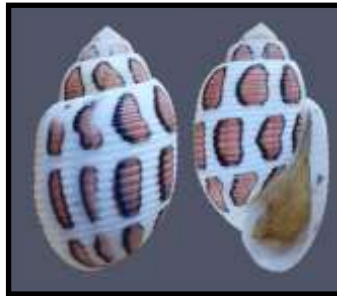

54

**Periodical Magazine**

**American Conchologist Vol. 50,  
No.4, Dec. 2022**

In the original, unsealed mailing bag  
sent to Everett Long.

55

**Eloise's Acteon**

*Punctacteon eloiseae* (Abbott, 1973)

w/op., 28.3mm

56

**Marginate Cowrie**

*Zoila marginata* (Gaskoin, 1849)

57.4mm

57

**Friend's Cowrie**

*Zoila friendii friendii*

(J. E. Gray, 1831) 85mm